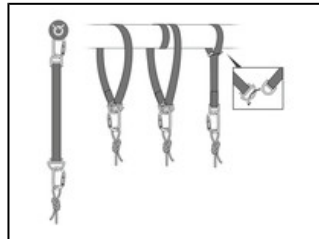

Universe	Operators
Type	Verticality
Category	Anchors
Subcategory	Anchor Straps

CONNEXION FIXE

CONNEXION FIXE is a durable anchor strap with two forged steel attachment points. It offers several configurations for setting up an anchorage directly on an anchor or around a suitable structure. It is available in three lengths (100, 150 and 200 cm).

Durable construction, thanks to the abrasion-resistant strap and to the ends equipped with forged steel attachment points.

It offers several configurations for setting up an anchorage directly on an anchor or around a suitable structure.

Short Description Anchor strap

Selling Points

- Offers several configurations for setting up an anchorage:
 - directly on an anchor
 - around an anchoring structure
 - choked on an anchoring structure, thanks to the different sizes of the attachment points
- Durable construction:
 - abrasion-resistant webbing
 - forged steel attachment points
- Available in three lengths: 100, 150 and 200 cm. Strap length is immediately identified by a label on the strap end featuring the large loop