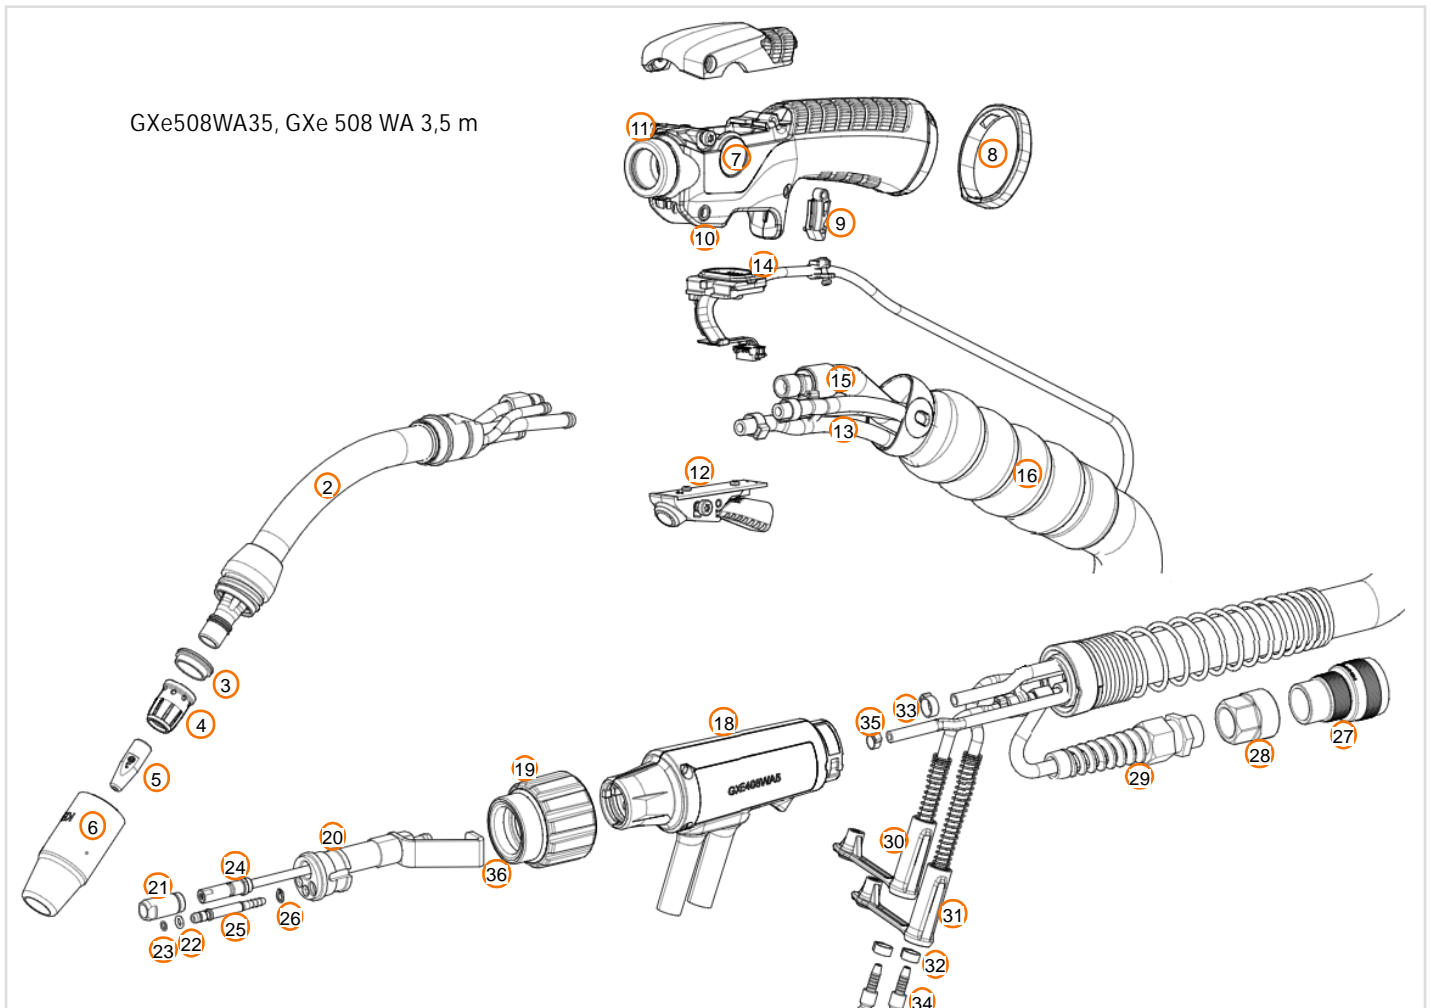

Slitdelar till

Kemppi Flexlite GXe 508WA

Pos	SKU	Description	Qty	Remark
1	GXE508WA35	GXe 508 W A 3,5M MIG TORCH (+GRe80)	1	
2	SP024567	NECK EVO COOL D28 x 210mm, R115 / 48° / L58	1	
3	SP024569	NECK TIP INSULATION RING D28, GXE	1	
4	W013203	CONTACT TIP ADAPTER M10X1 INSULATED	1	
5	CT12C1LP002	CONTACT TIP 1.2 C1 LIFE+ M10	1	
6	W026194	GAS NOZZLE HD THREAD, L62 / OD28 / D15	1	
7	SP026413	HANDLE, GXE	1	
8	SP025073	LOCKING RING FOR HANDLE, GXE	1	

Pos	SKU	Description	Qty	Remark
9	SP025691	HANDLE LATCH RETAINER, GXE 5-8	1	
10	SP024906	SCREW MALE M3X0,5X16.6 TORX	1	
11	SP024907	SCREW SLEEVE FEMALE M3X0,5X16.6 TORX	1	
12	SP025761	TRIGGER MICRO, GXE8	1	
13	9370184L150	WATER / GAS HOSE 4/7 150M	1	
13	9370184L20	WATER / GAS HOSE 4/7 20 M	1	
14	SP026282	CONTROL WIRE SET 3,5 M, GXE8	1	
15	SP012069	WATER CURRENT CABLE 16 MM2 3,5 M	1	
16	SP801189	PROTECTIVE HOSE 28/31 ASM 3,5 M, GXe	1	
18	SP801154	COVER FOR CONNECTOR, GXe8 W	1	
19	SP014840	LOCKING NUT FOR EURO CONNECTOR	1	
20	SP025982	EURO CONNECTOR ASM, GXE8 W	1	
21	SP025890	LONG NUT EURO, GXE	1	
22	SP9520509	O-RING 4,48 X 1,78	1	
23	SP9876673	O-RING 4,0 X 1,0	1	
24	W026263	WIRE LINER 0,9-1,2 FE / 3,5M Ø 5,3/1,8 RD TH STEEL	1	
25	SP014607	GAS CONNECTOR SPINDLR W	1	
26	SP9475002	RETAINING RING 5X0.6	1	
27	SP9770007	CABLE CONNECTOR 10-PIN S18 SOLDERED MALE BAYONET	1	
28	SP006276	CABLE CLAMP S18 PLUG	1	
29	SP9791169	BENDING PROTECTION M20X1,5 Ø6-12	1	

Pos	SKU	Description	Qty	Remark
30	SP025867	WATER HOSE PLUG, RED	1	
31	SP025868	WATER HOSE PLUG, BLUE	1	
32	SP9377123	HOSE CLAMP 009.5-505R7.8-9.5 OET	1	
33	SP9377127	HOSE CLAMP 010.9-505R9,2-10,9 OET	1	
34	SP4270440	QUICK CONNECTOR SPINDLE D9-4ML	1	
35	SP9377119	HOSE CLAMP 008.0-505R6.8-8.0 OET	1	
36	SP014617	WATER CONNECTOR EURO W	1	