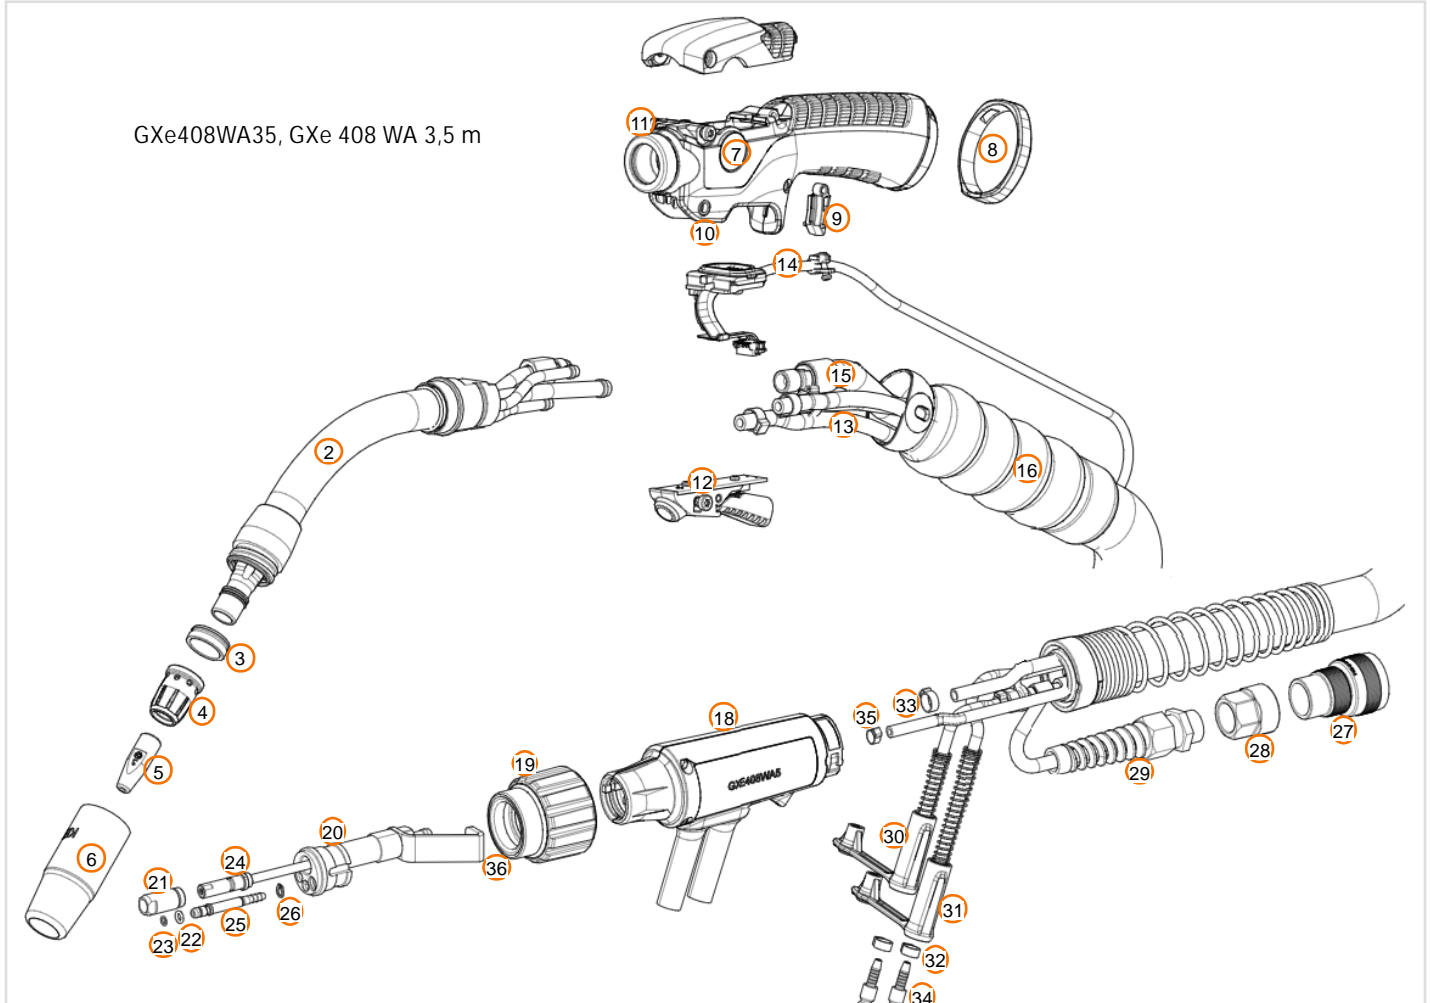

# Kempfi Flexlite GXe 408WA

GXe408WA35, GXe 408 WA 3,5 m

Pos	SKU	Description	Qty	Remark
1	GXE408WA35	GXe 408 W A 3,5M MIG TORCH (+GRe80)	1	
2	SP023309	NECK EVO COOL D25 x 190mm, R100 / 48° / L57	1	
3	SP023303	NECK TIP INSULATION RING D25, GXE	1	
4	W013203	CONTACT TIP ADAPTER M10X1 INSULATED	1	
5	CT12C1LP002	CONTACT TIP 1.2 C1 LIFE+ M10	1	
6	W026193	GAS NOZZLE HD THREAD, L59 / OD25 / D15	1	
7	SP026413	HANDLE, GXE	1	
8	SP025073	LOCKING RING FOR HANDLE, GXE	1	

Pos	SKU	Description	Qty	Remark
9	SP025691	HANDLE LATCH RETAINER, GXE 5-8	1	
10	SP024906	SCREW MALE M3X0,5X16.6 TORX	1	
11	SP024907	SCREW SLEEVE FEMALE M3X0,5X16.6 TORX	1	
12	SP025761	TRIGGER MICRO, GXE8	1	
13	9370184L150	WATER / GAS HOSE 4/7 150M	1	
13	9370184L20	WATER / GAS HOSE 4/7 20 M	1	
14	SP026282	CONTROL WIRE SET 3,5 M, GXE8	1	
15	SP012069	WATER CURRENT CABLE 16 MM2 3,5 M	1	
16	SP801189	PROTECTIVE HOSE 28/31 ASM 3,5 M, GXe	1	
18	SP801154	COVER FOR CONNECTOR, GXe8 W	1	
19	SP014840	LOCKING NUT FOR EURO CONNECTOR	1	
20	SP025982	EURO CONNECTOR ASM, GXE8 W	1	
21	SP025890	LONG NUT EURO, GXE	1	
22	SP9520509	O-RING 4,48 X 1,78	1	
23	SP9876673	O-RING 4,0 X 1,0	1	
24	W026263	WIRE LINER 0,9-1,2 FE / 3,5M Ø 5,3/1,8 RD TH STEEL	1	
25	SP014607	GAS CONNECTOR SPINDLR W	1	
26	SP9475002	RETAINING RING 5X0.6	1	
27	SP9770007	CABLE CONNECTOR 10-PIN S18 SOLDERED MALE BAYONET	1	
28	SP006276	CABLE CLAMP S18 PLUG	1	
29	SP9791169	BENDING PROTECTION M20X1,5 Ø6-12	1	

Pos	SKU	Description	Qty	Remark
30	SP025867	WATER HOSE PLUG, RED	1	
31	SP025868	WATER HOSE PLUG, BLUE	1	
32	SP9377123	HOSE CLAMP 009.5-505R7.8-9.5 OET	1	
33	SP9377127	HOSE CLAMP 010.9-505R9,2-10,9 OET	1	
34	SP4270440	QUICK CONNECTOR SPINDLE D9-4ML	1	
35	SP9377119	HOSE CLAMP 008.0-505R6.8-8.0 OET	1	
36	SP014617	WATER CONNECTOR EURO W	1	