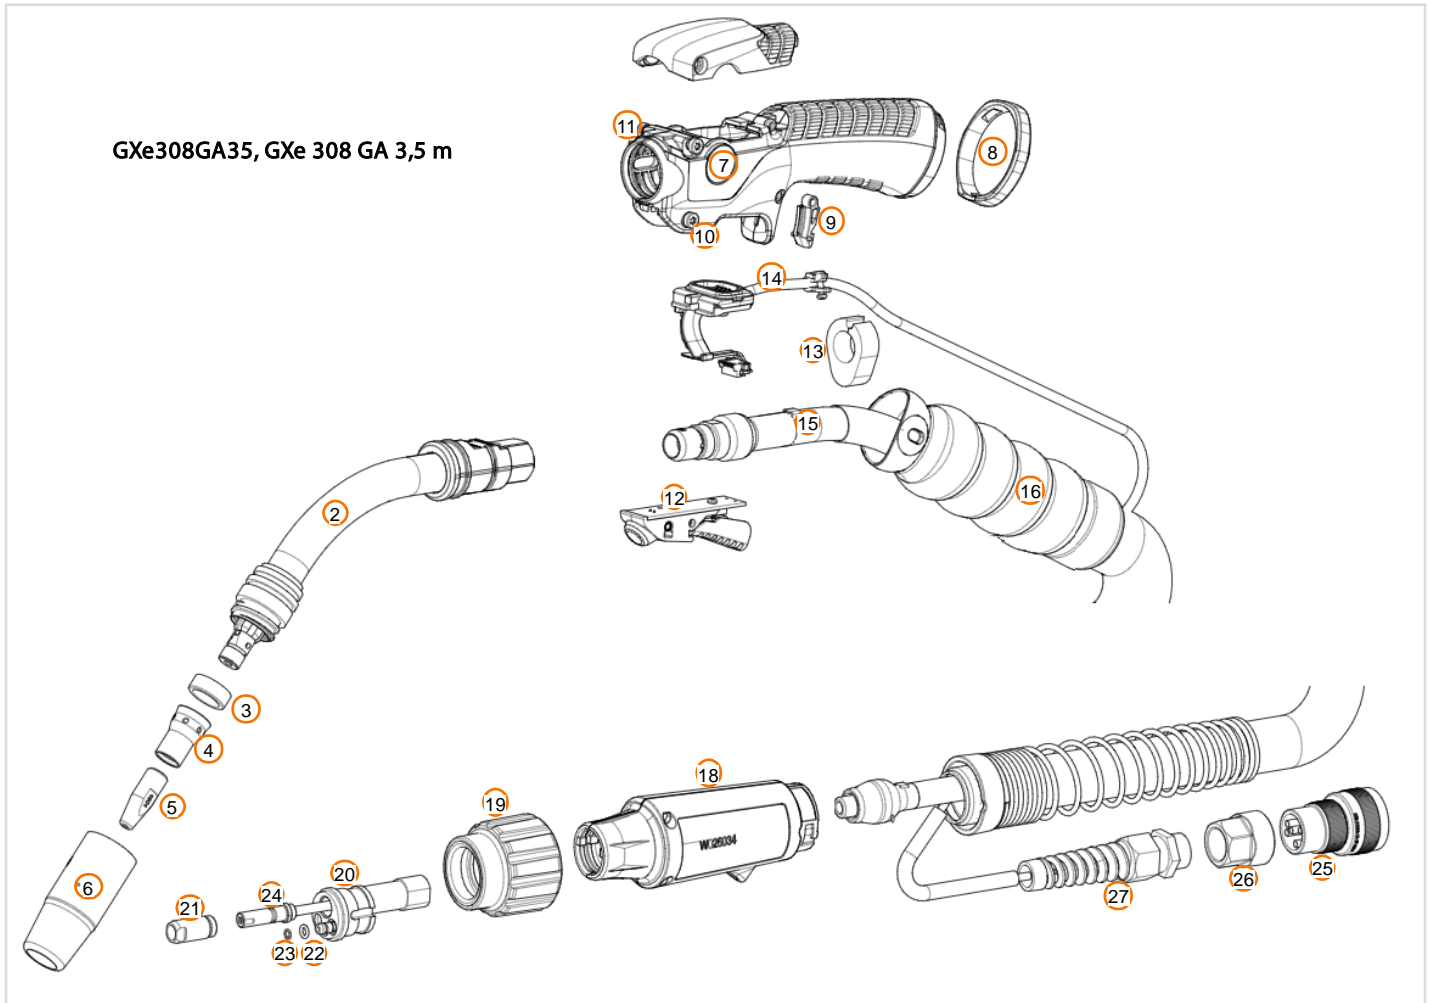

Slitdelar till

Kemppi Flexlite GXe 308GA

Pos	SKU	Description	Qty	Remark
1	GXE308GA35	GXe 308 G A 3,5M MIG TORCH	1	
2	SP022681	NECK 300 G HD, GX	1	
3	SP022190	INSULATING RING, HD	1	
4	W011483	CONTACT TIP ADAPTER M10X1	1	
5	CT10C1LP002	CONTACT TIP 1.0 C1 LIFE+ M10	1	
6	W026193	GAS NOZZLE HD THREAD, L59 / OD25 / D15	1	
7	SP026413	HANDLE, GXE	1	
8	SP025073	LOCKING RING FOR HANDLE, GXE	1	
9	SP025691	HANDLE LATCH RETAINER, GXE 5-8	1	

Pos	SKU	Description	Qty	Remark
10	SP024906	SCREW MALE M3X0,5X16.6 TORX	1	
11	SP024907	SCREW SLEEVE FEMALE M3X0,5X16.6 TORX	1	
12	SP025761	TRIGGER MICRO, GXE8	1	
13	SP025410	INSULATION FOR POWER CABLE, GXE	1	
14	SP026282	CONTROL WIRE SET 3,5 M, GXE8	1	
15	SP801158	GAS CURRENT CABLE ASM 35MM2 3.5M	1	
16	SP801189	PROTECTIVE HOSE 28/31 ASM 3,5 M, GXe	1	
18	SP801155	COVER FOR CONNECTOR, GXE8 G	1	
19	SP014840	LOCKING NUT FOR EURO CONNECTOR	1	
20	SP021314	EURO CONNECTOR ASM, GXE8 G	1	
21	SP025890	LONG NUT EURO, GXE	1	
22	SP9520509	O-RING 4,48 X 1,78	1	
23	SP9876673	O-RING 4,0 X 1,0	1	
24	W026263	WIRE LINER 0,9-1,2 FE / 3,5M Ø 5,3/1,8 RD TH STEEL	1	
25	SP9770007	CABLE CONNECTOR 10-PIN S18 SOLDERED MALE BAYONET	1	
26	SP006276	CABLE CLAMP S18 PLUG	1	
27	SP9791169	BENDING PROTECTION M20X1,5 Ø6-12	1	