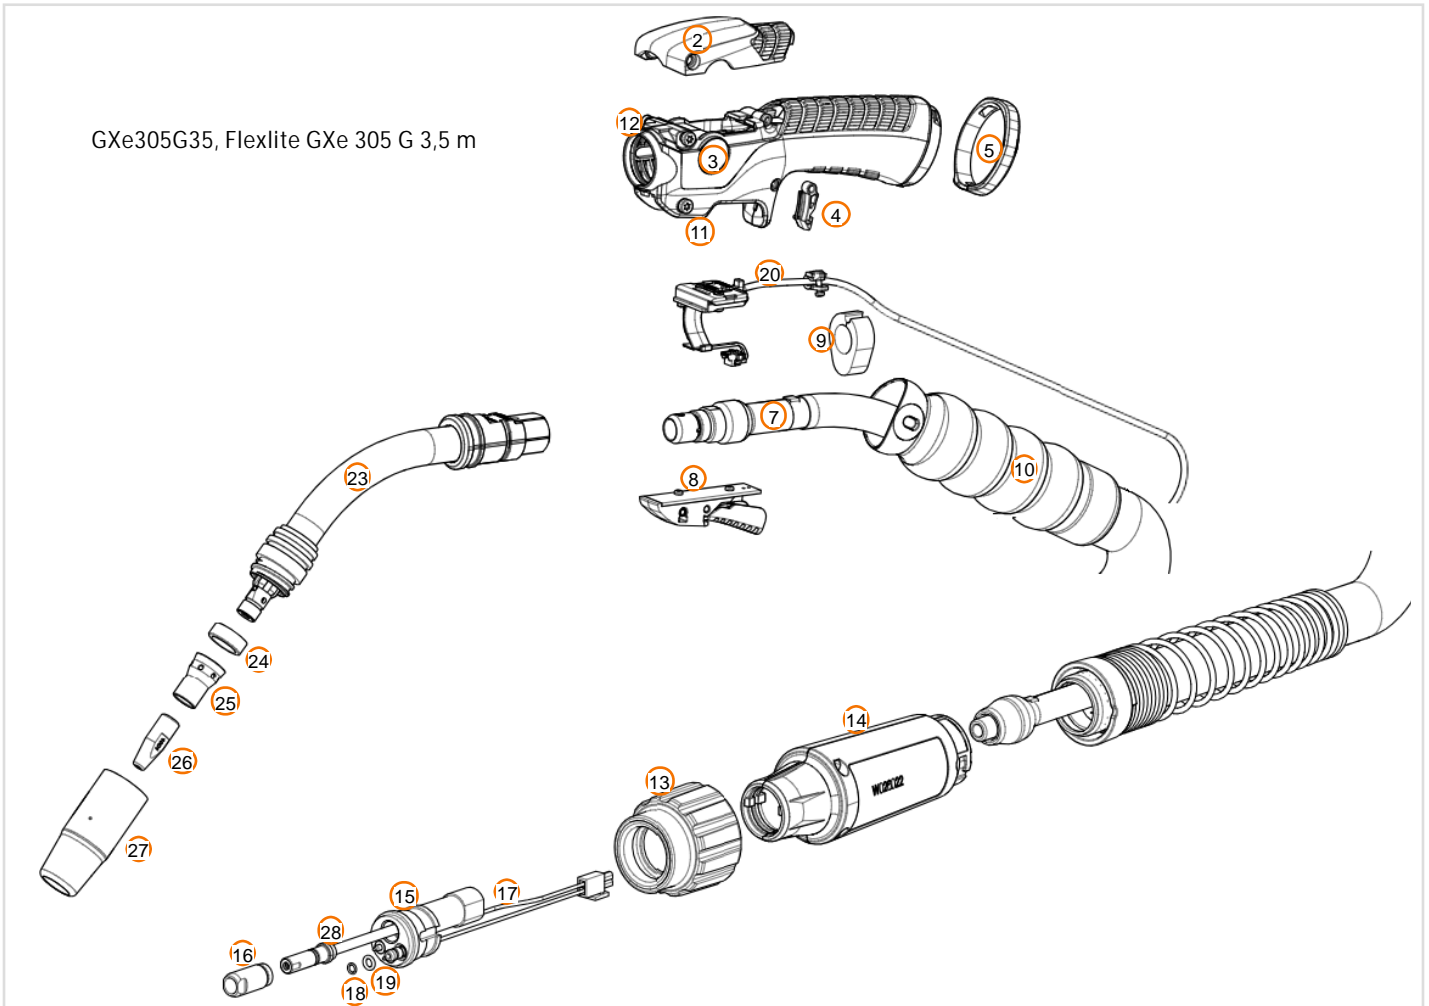

# Kemppi Flexlite GXe 305G

GXe305G35, Flexlite GXe 305 G 3,5 m

Pos	SKU	Description	Qty	Remark
1	GXE305G35	GXe 305 G 3,5M MIG TORCH	1	
2	SP025877	COVER FOR HANDLE, GXE5	1	
3	SP026413	HANDLE, GXE	1	
4	SP025691	HANDLE LATCH RETAINER, GXE 5-8	1	
5	SP025073	LOCKING RING FOR HANDLE, GXE	1	
8	SP025168	TRIGGER MICRO GXE5	1	
9	SP025410	INSULATION FOR POWER CABLE, GXE	1	
10	SP801189	PROTECTIVE HOSE 28/31 ASM 3,5 M, GXe	1	
11	SP024906	SCREW MALE M3X0,5X16.6 TORX	1	

Pos	SKU	Description	Qty	Remark
12	SP024907	SCREW SLEEVE FEMALE M3X0,5X16.6 TORX	1	
13	SP014840	LOCKING NUT FOR EURO CONNECTOR	1	
14	SP801083	COVER FOR CONNECTOR, GAS GUN	1	
15	SP025411	EURO CONNECTOR ASM, GXE5 G	1	
16	SP025890	LONG NUT EURO, GXE	1	
17	SP015338	CONNECTOR WIRE, GX	1	
18	SP9876673	O-RING 4,0 X 1,0	1	
19	SP9520509	O-RING 4,48 X 1,78	1	
20	SP026280	CONTROL WIRE SET 3,5 M, GXE5	1	
21	9373285L4	RUBBER HOSE 27/30 4M	1	
21	9373285L8	RUBBER HOSE 27/30 8M	1	
23	SP022681	NECK 300 G HD, GX	1	
24	SP022190	INSULATING RING, HD	1	
25	W011483	CONTACT TIP ADAPTER M10X1	1	
26	CT10C1LP002	CONTACT TIP 1.0 C1 LIFE+ M10	1	
27	W026193	GAS NOZZLE HD THREAD, L59 / OD25 / D15	1	
28	W026263	WIRE LINER 0,9-1,2 FE / 3,5M Ø 5,3/1,8 RD TH STEEL	1	
7	SP801158	GAS CURRENT CABLE ASM 35MM2 3.5M	1	