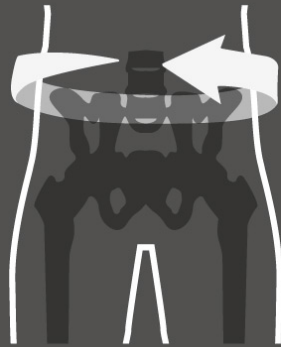

HOW TO FIND YOUR SIZE

Follow this simple size guide before placing your order

QD BACK-SUPPORT

5MM Light Support | Unisex | Sold Individually

All-around support for athletes

In standing position,
measure the circumference
around the widest part of
the stomach.

SIZE	CM	IN
S	64-72	25.2-28.3
M	72-80	28.3-31.5
L	80-90	31.5-35.4
XL	90-100	35.4-39.4
XXL	100-110	39.4-43.3