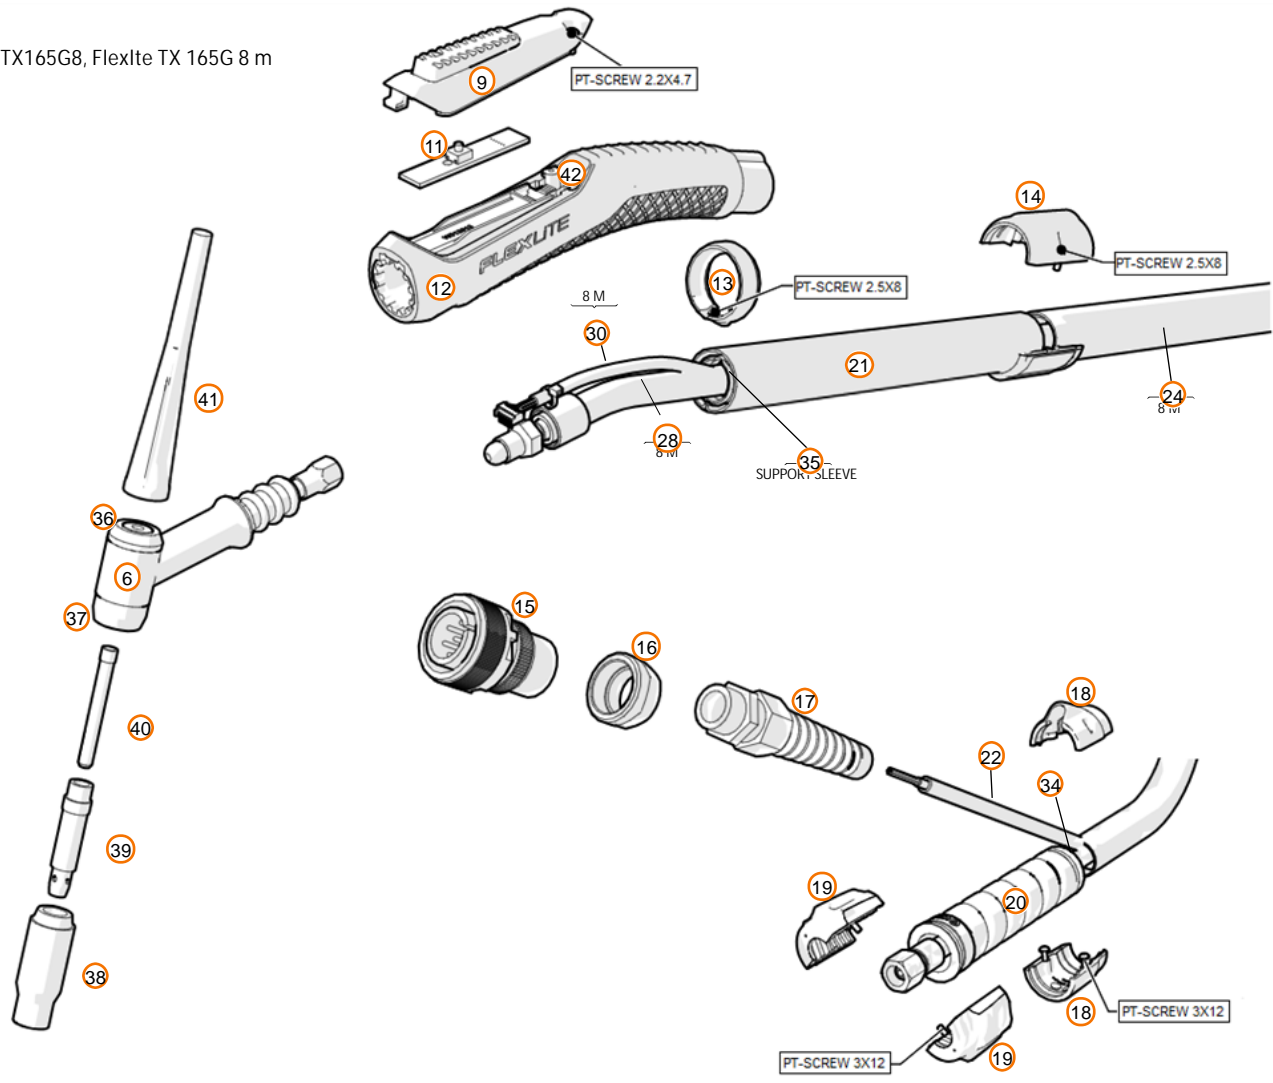

Slitdelar till

Kempfi TX135 G

TX165G8, FlexlTe TX 165G 8 m

Pos	SKU	Description	Qty	Remark
1	TX165G8	TX 165 G 8M TIG TORCH	1	
6	SP013362	TORCH BODY RIGID G L, TX	1	
9	SP013916	COVER + TRIGGER, HANDLE GC	1	
11	SP014950	CARD A001	1	
12	SP013915	HANDLE, TX GAS COOLED	1	
13	SP014732	FIXING BAND GAS COOLED	1	
14	SP014036	CONNECTOR, PROTECTIVE HOSES GC	1	
15	SP9770142	PLUG S16 7 POLES MALE	1	
16	SP006277	CABLE CLAMP S16 PLUG	1	

Pos	SKU	Description	Qty	Remark
17	SP9791169	BENDING PROTECTION M20X1,5 Ø6-12	1	
18	SP801049	SEPARATION PIECE PAIR GC	1	
19	SP014524	CONNECTOR NUT PLASTIC	1	
20	SP014540	BENDING PROTECTION	1	
21	SP014035	PROTECTIVE HOSE, LEATHER 700MM GC	1	
22	SP9370122	PROTECTIVE HOSE 6/8.5	1	
24	9373238L8	RUBBER HOSE 23,5/21,5 8 M	1	
28	SP014878	GAS/CURRENT CABLE 8 M	1	
30	SP014948	CONTROL CABLE 8 M	1	
34	SP4295550		1	
35	SP014430	SUPPORT SLEEVE, GAS	1	
36	SP9580267	INSULATOR UPPER L	1	
37	SP9580266	INSULATOR LOWER L	1	
38	7990771	GAS NOZZLE 6 L	1	
39	7990682	COLLET BODY 2,4 L	1	
40	9876868	COLLET 2,4 L	1	
41	7990741	BACK CAP LONG L	1	
42	4294340	TORCH CLAMP	1	